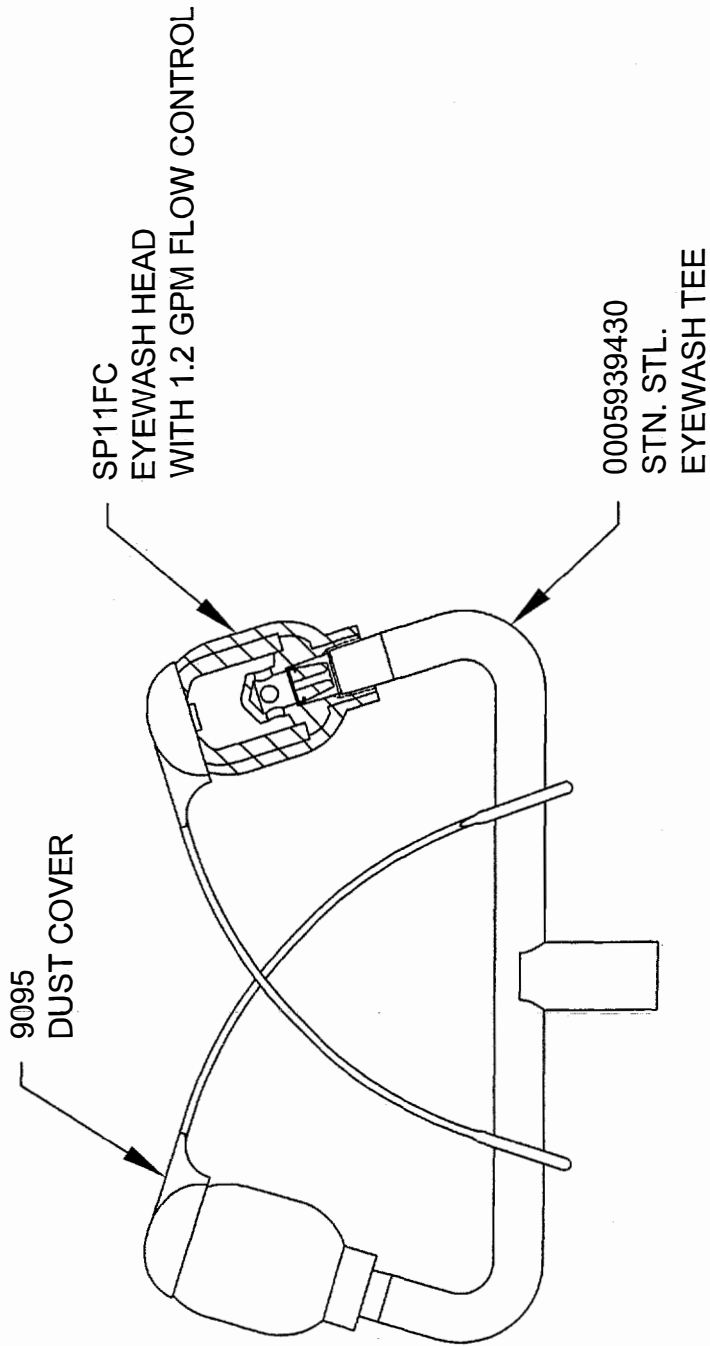

Pièce détachée : SP62FC

Ensemble pour laveurs d'yeux avec têtes d'aspersion SP11FC

Caractéristiques techniques :

Ensemble pour laveurs d'yeux avec têtes d'aspersion SP11FC en ABS et régulateur de flux.

Model SP62FC with Soft-Flo SP11FC ABS plastic eyewash anti-surge heads, one-piece electropolished.

COMIMEX  Haws®

THIS DOCUMENT IS TRUE AND CORRECT AT TIME OF PUBLICATION. CONTINUED PRODUCT IMPROVEMENTS MAKE SPECIFICATIONS AND MEASUREMENTS SUBJECT TO CHANGE WITHOUT NOTICE.

Page 1 of 1

1508500

REV. NO.	REVISED BY	DATE	TITLE: EYEWASH ASSEMBLY	ANSI STANDARD
1	LEF/MS	15/08/03	POWER MODEL: SP82FC	0002080375
			INFO FAX DOC # 2276232	00000000
			SCALE 1:1	15085000
			15085000 INSTALLATION/PACKAGE	SUB A SHEET 1 of 1

THIS DOCUMENT IS TRUE AND CORRECT AT TIME OF PUBLICATION. CONTINUED PRODUCT IMPROVEMENTS
MAKE SPECIFICATIONS AND MEASUREMENTS SUBJECT TO CHANGE WITHOUT NOTICE.

DRW. NO. 1509CC00

DESIGNER	REVISED BY	DATE	TITLE
0002080375		15/08/03	EYEWASH ASSEMBLY
15096600			MODEL: SP62FC
			INFO FAX DOC. # 2776232
			SCALE: 1:1
			DRAWING TYPE: INSTALLATION/FABRICK