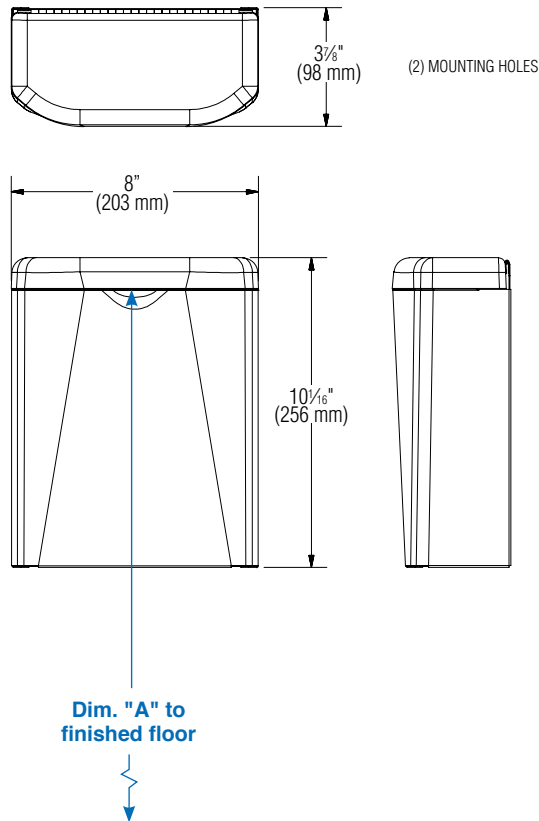

CONTAINER: 0.030-inch/22ga.-(0.76 mm) stainless steel with exposed surfaces in architectural satin finish. All welded construction with front curvature matching other Bradley Diplomat washroom accessories.

Guide Specification

Surface-mounted napkin/tampon disposal unit, with face formed with contemporary contours, radii, and finish matching related accessories in manufacturer's designer series. Capacity 1.5 gal (0.2 cu. ft.). Equipped with hinged cover; accepts owner's disposable liners. Formed from stainless steel sheet with satin finish on exposed surfaces, fully welded, with seamless corners and burr-free edges: cabinet and waste container 0.030-inch / 22-ga. thick; door 0.036-inch / 20-ga. thick.

Overall dimensions: 8"W x 10¹/₁₆"H x 3⁷/₈"D.

MasterFormat Title: Commercial Toilet Accessories

MasterFormat Number: 10 28 13.13

OmniClass Title: Toilet and Bath Specialties

OmniClass Code: 23.31.25.00

ADA Compliant

Dimensions

Dim. "A" Key Surface:	For Dim. "A"	Locate Top of Unit	Locate Bottom of Unit
Waste receptacle top lip to finished floor	48" (1219mm)	49" (1245mm)	38 ⁵ / ₁₆ " (989mm)
	40" (1016mm)	41" (1041mm)	30 ⁵ / ₁₆ " (786mm)
	32" (813mm)	33" (838mm)	22 ⁵ / ₁₆ " (583mm)
	24"(610mm)	25" (635mm)	14 ⁵ / ₁₆ " (379mm)